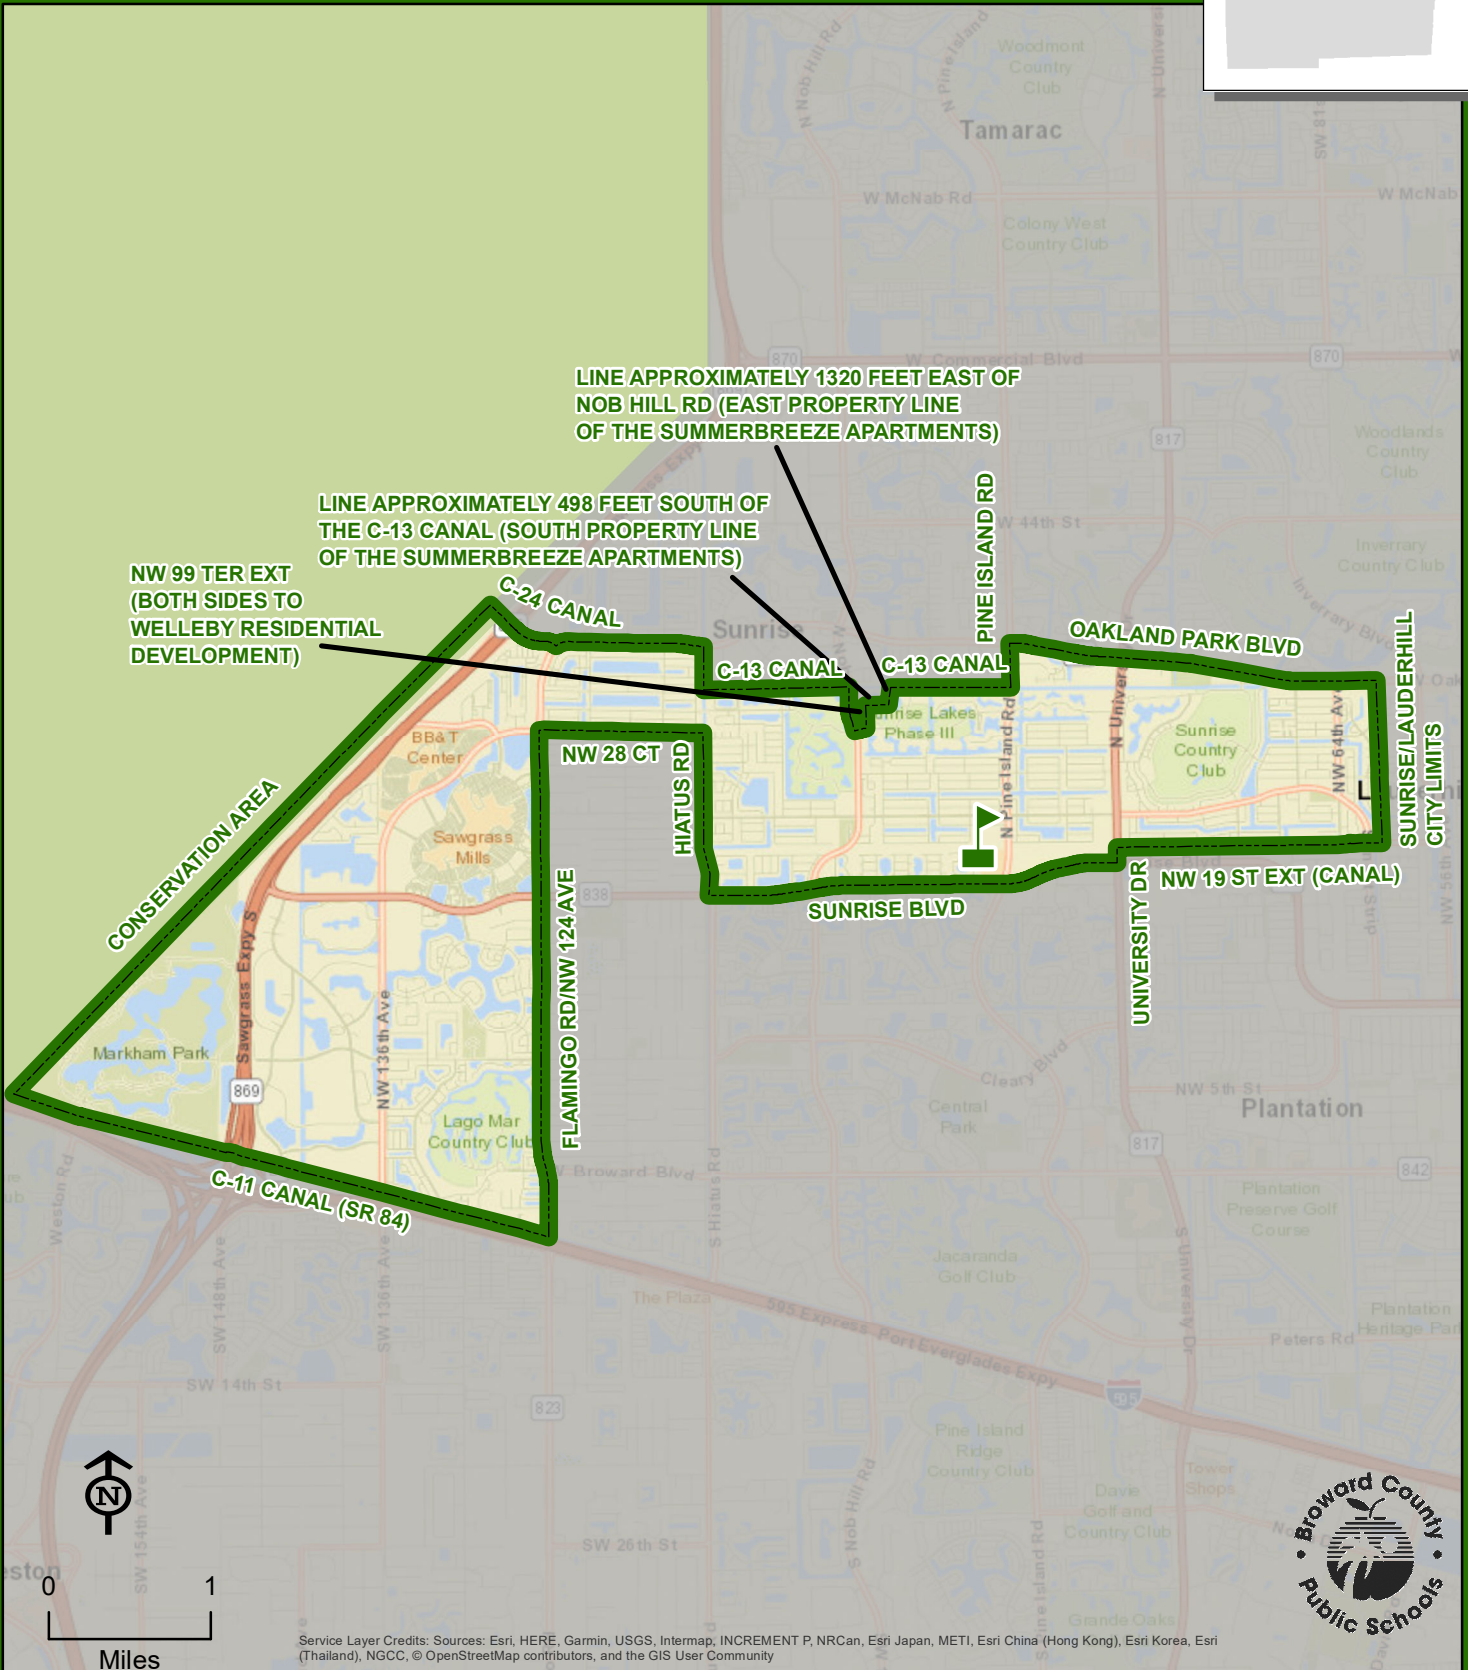

BAIR MIDDLE SCHOOL

9100 NW 21 MANOR
SUNRISE, FLORIDA 33322
754-322-2900

Magnet School

BAIR

THIS MAP IS FOR CONCEPTUAL PURPOSES ONLY AND SHOULD NOT BE USED FOR LEGAL BOUNDARY DETERMINATIONS